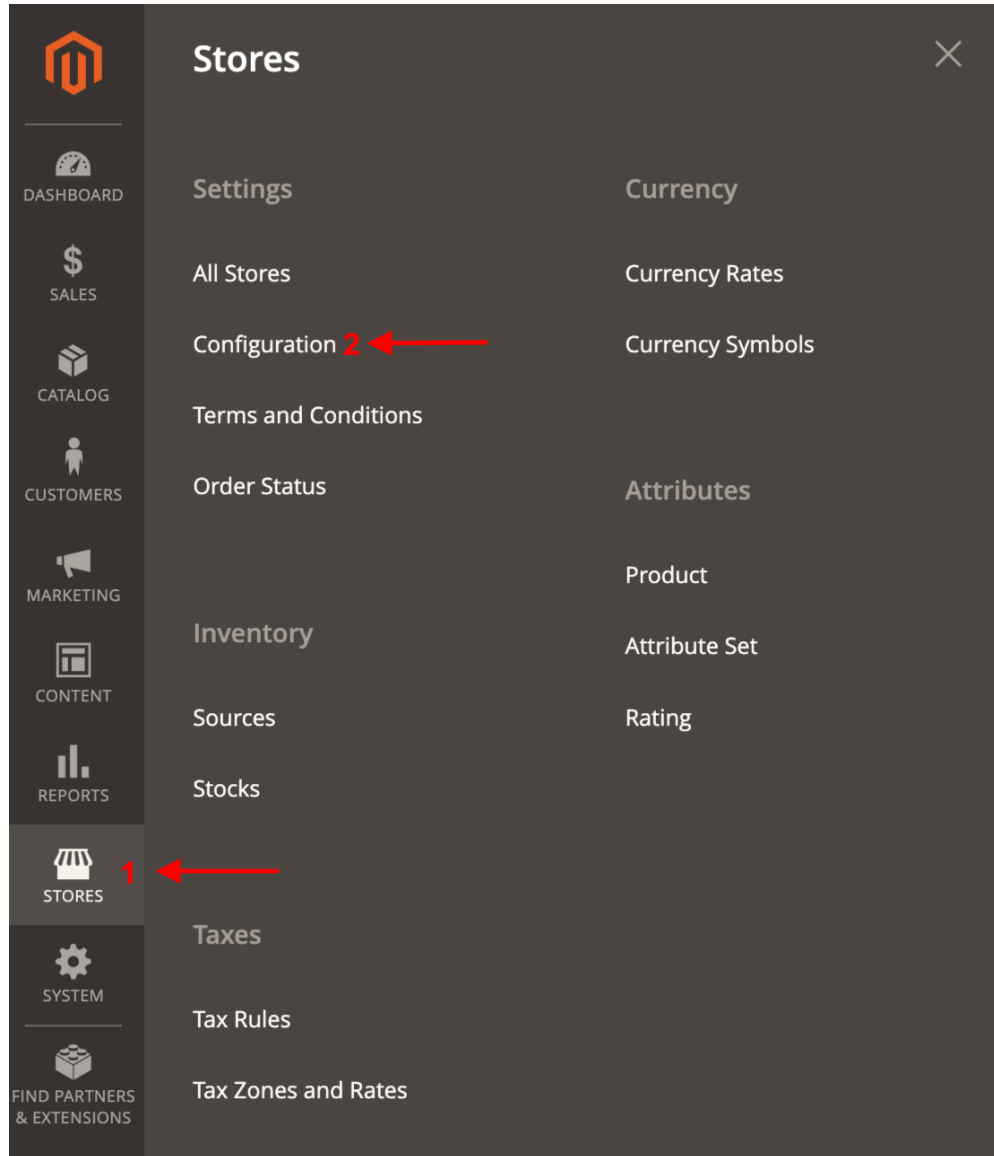

User Guide

VComm_MostViewed

Main Functionalities

1. Show Most Viewed products in pages.
2. List of pages extension show Most Viewed Products
 - Product Listing Page
 - Product Details Page
 - Cart Page
 - Home Page
 - My Account page
 - Cms pages
3. Based on the product attribute , you can add products to the Most Viewed Collection.
4. Enable/ Disable from the admin panel to show hide the Most Viewed block in Storefront

Admin Dashboard

1. Login to **Magento Dashboard**
2. Go to **Stores -> Configurations**

3. Open **VComm** Tab and Click on **MostViewed**

General

General

| | | |
|--|---|---|
| Enable Module <small>[store view]</small> | Enable | ▼ |
| Block Title <small>[store view]</small> | Most Viewed Products | |
| | * Title of the products block | |
| Report Most viewed Products Count <small>[store view]</small> | 5 | ▼ |
| | * Products count to show in front end (From Most View Count) | |
| Selected Most viewed Products Count <small>[store view]</small> | 5 | ▼ |
| | * Products count to show in front end (From Product Attribute Marked) | |