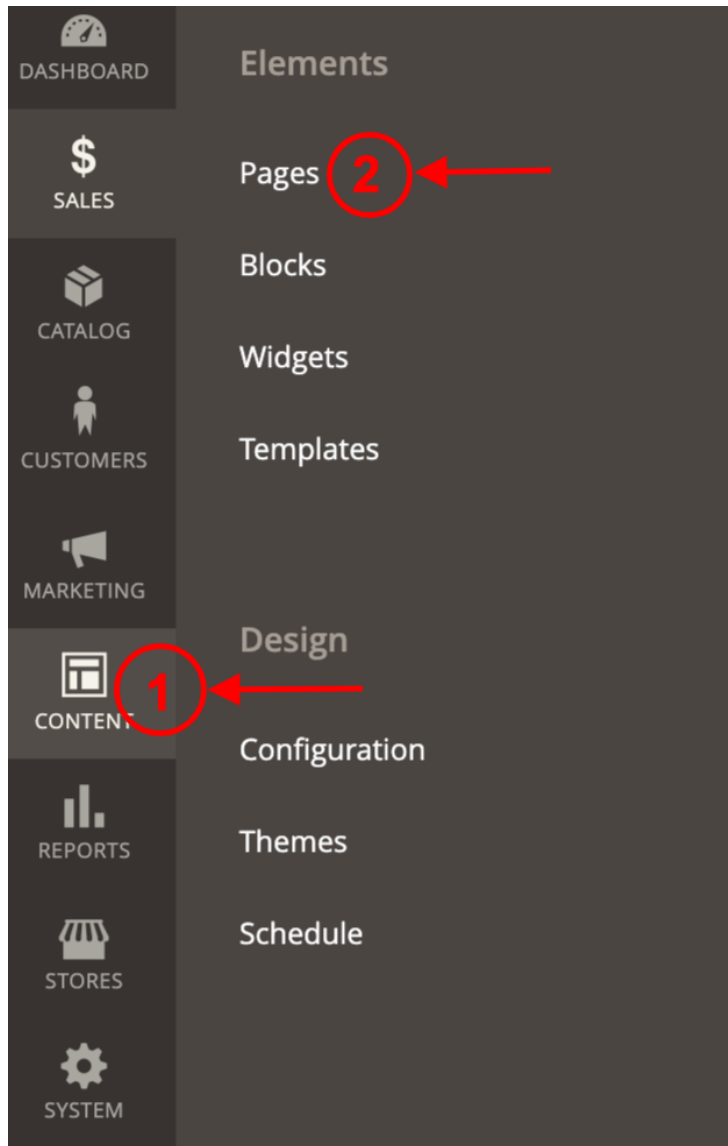

1. Go To Admin Menu -> Content -> Pages
2. Choose the page which wants to include the MostViewed Widget.
3. Go to Content -> Edit With Page Builder

4. Choose the Most Viewed Products from **widget type** and click **Insert Widget**