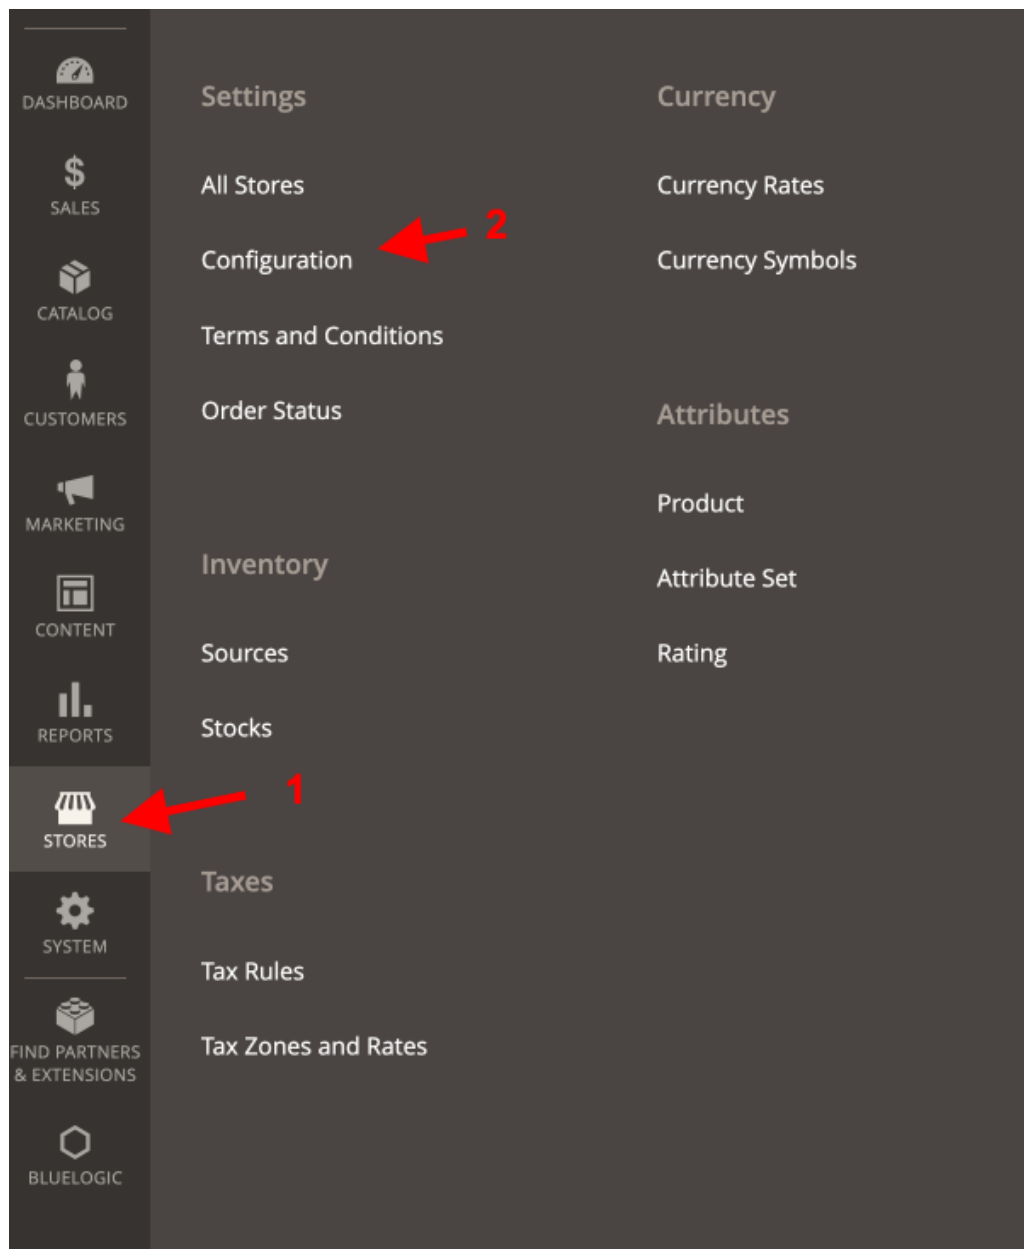

User Guide

VComm_ImageOptimizer

Main Functionalities

1. See All Catalog Images in Admin with its Size
2. Optimize Images Using Optimizer
3. Reduce Magento Page Speed

Admin Dashboard

1. Login to **Magento Dashboard**
2. Go to **Stores -> Configurations**